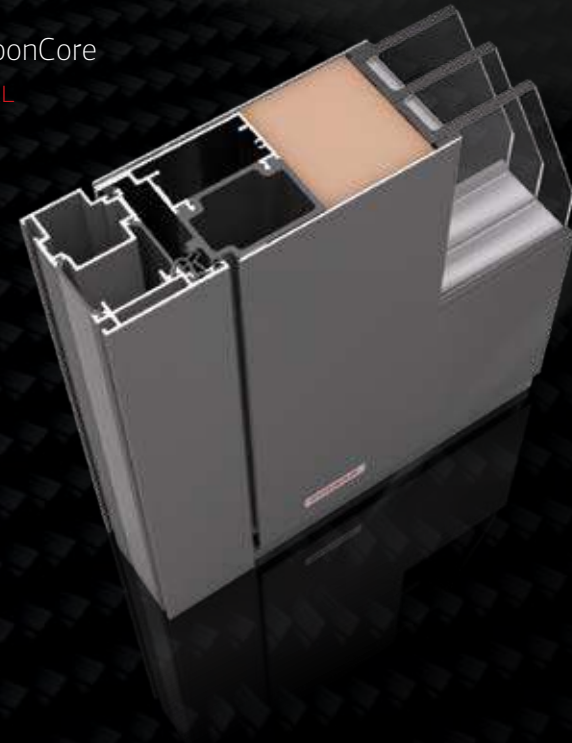

CarbonCore
SOFT

CarbonCore

The world's Strongest Carbon Fibre Front Door Construction

Construction is at the heart of every top-quality front door. CarbonCore is the world's only patented carbon construction developed exclusively for front doors. Carbon fibre is extremely light, rigid and several times stronger than steel, so the door will not warp in the scorching sun or the coldest winters. CarbonCore allows for easier installation without warping, reduces delivery and installation defects, lessens the environmental impact and shortens the production and sales process.

CarbonCore
LEVEL