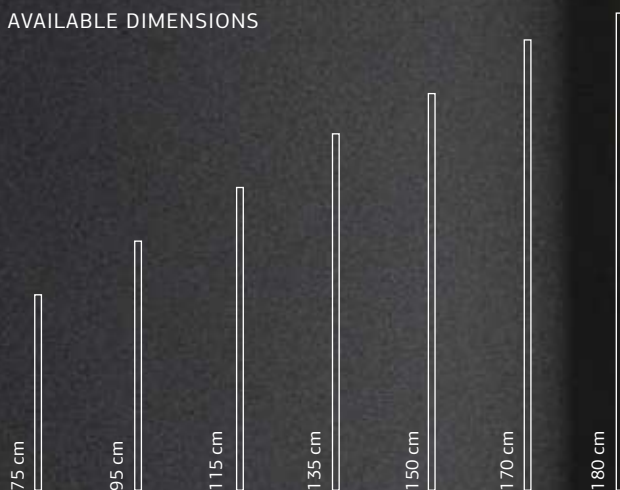

Bar handles to make an entrance with

Handles are the most personal part of the door. Every resident touches it at least a thousand times a year, which is why PIRNAR pays special attention to them. We select one of the basic forms, either round or angular, and determine the exact length choosing from 750 mm, 950 mm, 1150 mm, 1350 mm, 1500 mm, 1700 mm or 1800 mm. To ensure the best impression and a personal touch, we have created several series of unique illumination upgrades of handles that use patented technology and that were awarded the prestigious international German Design Award Special 2019.

AVAILABLE DIMENSIONS

Please contact the Sales Department for further details on the full range of handles and illumination upgrades.

ROUND

NERO
EDITION

ANGULAR

NERO
EDITION